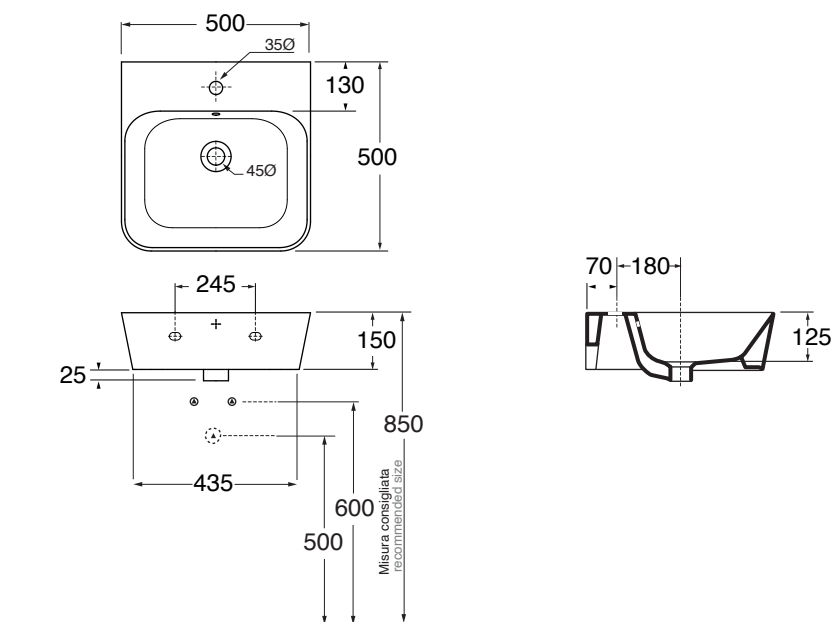

BULP05050TOM

Lavabi/washbasins

codice  
code

Lavabo Build 50 sospeso monoforo  
Cm 65 wall-hung one-hole washbasin

bianc lucido/ shiny white

BULP05050TOMBI

CM 50x50xh18

plf Italy pz. 00- plf export pcs. 00

kg 15,5

scala/scale 1:20 dimensioni/dimensions in mm

Complementi/complements:

Piletta con tappo in ceramica bianco lucido  
free flow ceramic drainglossy white

kg 0,5

codice  
code

PILCE

Piletta automatica con troppo pieno  
Automatic waste system with over flow

kg 0,5

PILTR

TECHNICAL SHEET n°: <b>01</b>	DESIGNER: <b>OFFICINA AZZURRA</b>	CODE: <b>BULP05050TOM</b>	Azzurra sanitari in ceramica S.p.a. via Civita Castellana snc 01030 Castel S.Elia (VT) - ITALY Tel. +39.0761 518155 Fax. +39.0761 514560	
SHEET FORMAT: <b>A4</b>	ISO	REVISION: <b>03</b>	SCALE: <b>1:20</b>	DATE <b>11/03/2020</b>
REGULATIONS: <b>CE EN 14688 / EN31 / Dop-14688</b>				
All the measurements respect the tolerances provided by the "AZZURRA QUALITY GUIDELINES".				