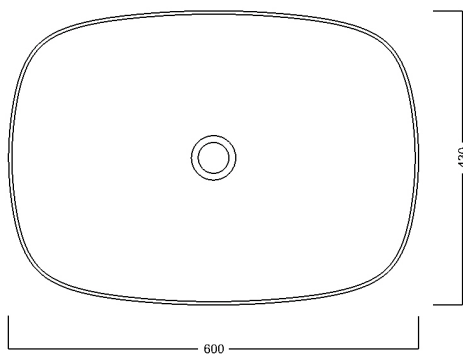

IDEA RETTANGOLARE art. W10107

Lavabo appoggio rettangolare / Rectangular countertop washbasin

WHITE CERAMIC

MADE IN ITALY

Dimensioni cm / Dimensions cm

60x43x13h

Peso / Weight
kg. 9.2

Accessori inclusi / Accessories included

MEW00901 - Piletta piatta scarico
libero con tappo in ceramica
Ø72 mm / Flat Free flow drain
with ceramic cover Ø72 mm

Finiture lucide / Finishes glossy

- Cod. **01** - Bianco / White
- Cod. **02** - Nero / Black

Finiture opache / Finishes matt

- Cod. **04** - Bianco / White
- Cod. **05** - Nero / Black
- Cod. **FG** - Fango
- Cod. **BD** - Blue Denim
- Cod. **PK** - Pinky
- Cod. **GS** - Giallo Spring
- Cod. **RG** - Rosso Granata
- Cod. **VA** - Verde Aloe
- Cod. **OC** - Ocra

Vista zenitale / Zenital view