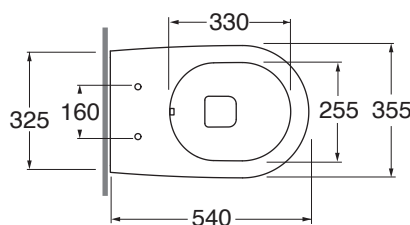

PAVYTP000000

VASO/BIDET

codice  
code

Vaso/bidet Pratica con scarico a parete trasformabile a pavimento.  
Pratica WC/bidet floor standing WC cm 46.

bianco lucido/shiny white

PAVYTP000000BI

CM 54x35,5h42

plt italy pz.24 - plt export pcs.20

kg 31

\* misure consigliate

Tecnologie/technologies:

watersaving

scala/scale 1:20 dimensioni/dimensions in mm

Ceramica

bianco lucido  
shiny white

Complementi/complements:

bianco lucido/ shiny white

PRA 1800/F

Curva tecnica per vaso normale e monoblocco  
Technical bend for standing and close coupled wc

CVT

TECHNICAL SHEET n°: <b>01</b>	DESIGNER: <b>OFFICINA AZZURRA</b>	CODE: <b>PAVYTP000000</b>
SHEET FORMAT: <b>A4</b>	ISO	REVISION: <b>03</b>
REGULATIONS: <b>CE EN 997 / EN33 / Dop-997 *</b>	SCALE: <b>1:20</b>	DATE: <b>11/01/2023</b>
All the measurements respect the tolerances provided by the "AZZURRA QUALITY GUIDELINES".		