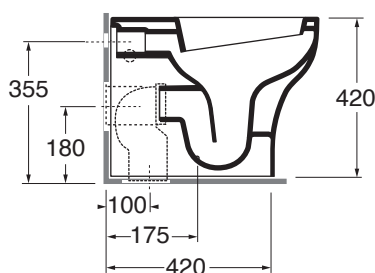

PAVYTP000000

VASO/BIDET

codice  
code

Vaso/bidet Pratica con scarico a parete trasformabile a pavimento.  
Pratica WC/bidet floor standing WC cm 46.

bianco lucido/shiny white

PAVYTP000000BI

CM 54x35,5h42

plt italy pz.24 - plt export pcs.20

kg 31

\* misure consigliate

Tecnologie/technologies:

watersaving

scala/scale 1:20 dimensioni/dimensions in mm

Ceramica

bianco lucido  
shiny white

Complementi/complements:

bianco lucido/ shiny white

PRA 1800/F

Curva tecnica per vaso normale e monoblocco  
Technical bend for standing and close coupled wc

CVT

TECHNICAL SHEET n°: <b>01</b>	DESIGNER: <b>OFFICINA AZZURRA</b>	CODE: <b>PAVYTP000000</b>
SHEET FORMAT: <b>A4</b>	ISO	REVISION: <b>03</b>
REGULATIONS: <b>CE EN 997 / EN33 / Dop-997 *</b>	SCALE: <b>1:20</b>	DATE: <b>11/01/2023</b>
All the measurements respect the tolerances provided by the "AZZURRA QUALITY GUIDELINES".		