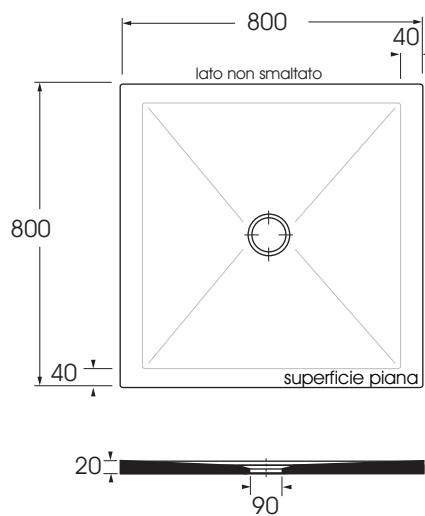

SDPD08008020

piatto doccia/ shower tray

codice
code

Piatto doccia SoloDue H2 cm 80 X 80.
SoloDue h2 cm 80 X 80 shower tray.

cotone/ cotton

SDPD08008020CT

finiture COLORS 1250°/ COLORS 1250° finishing

SDPD08008020...

scala/scale 1:20 dimensioni/dimensions in mm

- Colori disponibili per tutti i prodotti SOLODUE
e per il tappo copripiletta

COLORS 1250°

- Available for all SOLODUE products
and for the free flow drains

Le malteceramiche

SHINE

Complementi/complements:

Codice
code

Codice
code

Piletta doccia 1" 1/4 di diametro (ø 90) con tappo COLORATO:
COLORS 1250° / Le malteceramiche / SHINE

1" 1/4 (ø 90) diameter waste system for shower tray provided with
colors top: COLORS 1250° / le malteceramiche / SHINE

SIF/H2C

Piletta doccia 1" 1/4 di diametro (ø 90) con tappo CROMATO:

1" 1/4 (ø 90) diameter waste system for shower tray provided with
CROME

SIF/H2

TECHNICAL SHEET n°: 01	DESIGNER: OFFICINA AZZURRA	CODE: SDPD08008020	Azzurra sanitari in ceramica S.p.a. via Civita Castellana snc 01030 Castel S.Elia (VT) - ITALY Tel.+39.0761 518155 Fax.+39.0761 514560	
SHEET FORMAT: A4	ISO	REVISION: 03	SCALE: 1:20	DATE: 19/01/2023
REGULATIONS: CE EN 14527 / EN251 / Dop-14527*				
All the measurements respect the tolerances provided by the "AZZURRA QUALITY GUIDELINES".				