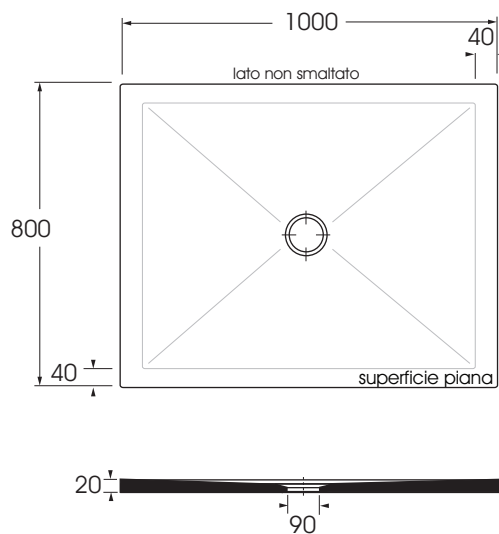

SDPD10008020

piatto doccia/ shower tray

codice  
code

Piatto doccia SoloDue H2 cm 100 X 80.  
SoloDue h2 cm 100 X 80 shower tray.

cotone/ cotton

SDPD10008020CT

finiture COLORS 1250°/ COLORS 1250° finishing

SDPD10008020...

scala/scale 1:20 dimensioni/dimensions in mm

- Colori disponibili per tutti i prodotti SOLODUE  
e per il tappo copripiletta

COLORS 1250°

- Available for all SOLODUE products  
and for the free flow drains

Le malteceramiche

SHINE

Complementi/complements:

Codice  
code

Codice  
code

Piletta doccia 1" 1/4 di diametro (ø 90) con tappo COLORATO:  
COLORS 1250° / Le malteceramiche / SHINE

1" 1/4 (ø 90) diameter waste system for shower tray provided with  
colors top: COLORS 1250° / le malteceramiche / SHINE

SIF/H2C

Piletta doccia 1" 1/4 di diametro (ø 90) con tappo CROMATO:

1" 1/4 (ø 90) diameter waste system for shower tray provided with  
CROME

SIF/H2

TECHNICAL SHEET n°: <b>01</b>	DESIGNER: <b>OFFICINA AZZURRA</b>	CODE: <b>SDPD10008020</b>	Azzurra sanitari in ceramica S.p.a. via Civita Castellana snc 01030 Castel S.Elia (VT) - ITALY Tel.+39.0761 518155 Fax.+39.0761 514560	
SHEET FORMAT: <b>A4</b>	ISO	REVISION: <b>03</b>	SCALE: <b>1:20</b>	DATE: <b>19/01/2023</b>
REGULATIONS: <b>CE EN 14527 / EN251 / Dop-14527*</b>				
All the measurements respect the tolerances provided by the "AZZURRA QUALITY GUIDELINES".				