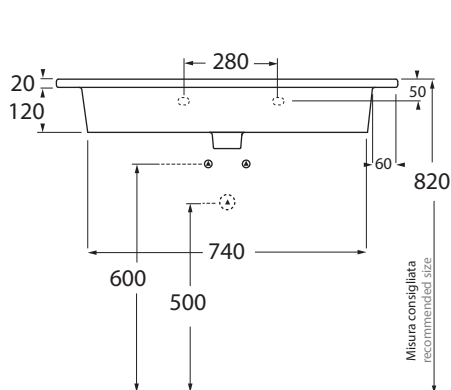

# AZZURRA®

SLLC09151TOM

lavabi/ washbasin

codice  
code

Consolle SLIM cm 91 appoggio/sospeso monoforo con doppia vasca  
SLIM 91 cm basins over-counter/ wall-hung one hole double sink consolle

bianco lucido/ shiny white

SLLC09151TOMBI

CM 91x51xh18

plt italy pz.16 - plt export pcs.

kg26

scala/scale 1:20 dimensioni/dimensions in mm

Complementi/complements:

Codice  
code

Codice  
code

Maggiorazione più 50%

Specify the color when ordering

Price has to be 50% increased.

PILCE/CO

kg 0,5

|   |                               |                           |  |                         |
|---|-------------------------------|---------------------------|--|-------------------------|
| TECHNICAL SHEET n°: <b>01</b>   | DESIGNER: <b>ITALIAN SIGN</b> | CODE: <b>SLLC09151TOM</b> | Azzurra sanitari in ceramica S.p.a.<br>via Civita Castellana snc 01030<br>Castel S.Elia (VT) - ITALY<br>Tel. +39.0761 518155<br>Fax. +39.0761 514560 |                         |
| SHEET FORMAT: <b>A4</b>   | ISO                           | REVISION: <b>02</b>       | SCALE:   | DATE: <b>07/10/2018</b> |
| REGULATIONS: <b>CE EN 14688 / EN31 / Dop-14688 *</b>                                      |                               |                           |  |                         |
| All the measurements respect the tolerances provided by the "AZZURRA QUALITY GUIDELINES". |                               |                           |  |                         |