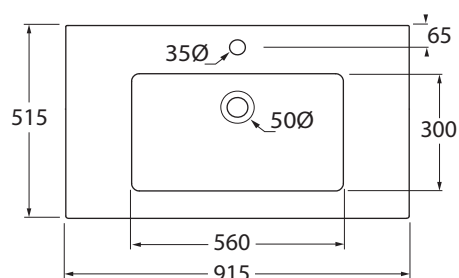

# AZZURRA®

SLLC09151TOM

lavabi/ washbasin

codice  
code

Consolle SLIM cm 91 appoggio/sospeso monoforo con doppia vasca  
SLIM 91 cm basins over-counter/ wall-hung one hole double sink consolle

bianco lucido/ shiny white

SLLC09151TOMBI

CM 91x51xh18

plt italy pz.16 - plt export pcs.

kg26

scala/scale 1:20 dimensioni/dimensions in mm

Complementi/complements:

Codice  
code

Codice  
code

Maggiorazione più 50%

Specify the color when ordering

Price has to be 50% increased.

PILCE/CO

kg 0,5

|   |                               |                           |  |                         |
|---|-------------------------------|---------------------------|--|-------------------------|
| TECHNICAL SHEET n°: <b>01</b>   | DESIGNER: <b>ITALIAN SIGN</b> | CODE: <b>SLLC09151TOM</b> | Azzurra sanitari in ceramica S.p.a.<br>via Civita Castellana snc 01030<br>Castel S.Elia (VT) - ITALY<br>Tel. +39.0761 518155<br>Fax. +39.0761 514560 |                         |
| SHEET FORMAT: <b>A4</b>   | ISO                           | REVISION: <b>02</b>       | SCALE:   | DATE: <b>07/10/2018</b> |
| REGULATIONS: <b>CE EN 14688 / EN31 / Dop-14688 *</b>                                      |                               |                           |  |                         |
| All the measurements respect the tolerances provided by the "AZZURRA QUALITY GUIDELINES". |                               |                           |  |                         |