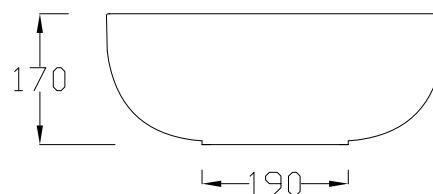

LAVABO APPOGGIO CM 44 H 17 Countertop washbasin 44 H 17

LAVABO SENZA TROPPO PIENO
Washbasin withOUT overflow

ACCESSORI / ACCESSORIES

P90 - Piletta flusso continuo cromo /
open outlet drain chrome

P125 - Piletta click clack or flusso continuo copertura in ceramica /
click clack drain or open outlet drain with ceramic cover

DOP 14688

FORO CONSIGLIATO
RECOMMENDED HOLE

ATTENZIONE:

Le misure possono subire delle variazioni, dovute ad usura stampi e a variazioni delle caratteristiche delle materie prime che compongono l'impasto. Hidra si riserva il diritto di apportare in qualsiasi momento modifiche tecniche, costruttive e dimensionali utili al miglioramento della produzione. Consultare www.hidra.it per eventuali aggiornamenti.

ATTENTION:

Size could change for the use of the moulds or for the changes of first material used in the mixture. Hidra reserves the right to make at any time technical, construction and dimensional changes, useful to improve production. Consult www.hidra.it for updates